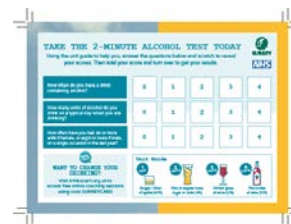

PRINT

Alcohol Scratch Cards

Alcohol scratch cards allow people to take a quick alcohol test by simply scratching the panels, adding up their score and seeing what the impact might be on their health. Scratch cards are a great engagement tool to prompt people to think about their drinking.