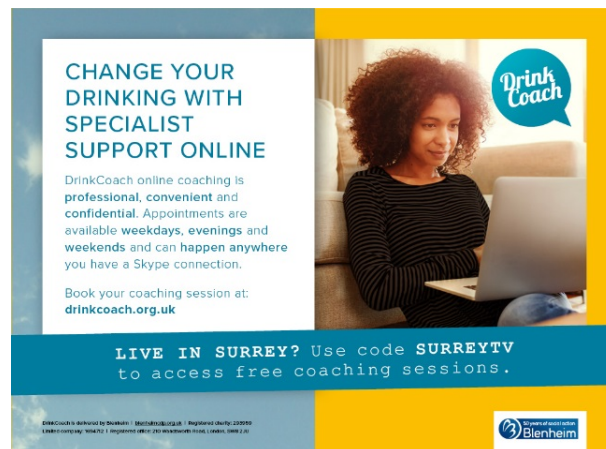

Drinkcoach Resources

DIGITAL

Digital Asset	Sizes Available
TV Screen Image	<ul style="list-style-type: none"> • 800x600 • 1024x768 • 1106x768
Web Banners	<ul style="list-style-type: none"> • Lead Board (728x90) • MPU (300x250) • Skyscraper (120x600)
Magazine Adverts	<ul style="list-style-type: none"> • Full • Half • Quarter

TV Screens

- 800x600
- 1024x768
- 1106x768

Web Banners

Leadboard
728x90

Web Banner
760 x 336

CHANGE YOUR DRINKING WITH SPECIALIST SUPPORT ONLINE

Drink Coach

LIVE IN SURREY? Use code SURREYWEB to access free coaching sessions.

The banner features a woman with curly hair sitting at a desk with a laptop. The background is split into a blue sky on the left and a yellow wall on the right. The text is arranged in a clean, modern layout.

Web Banner MPU
300 x 250

CHANGE YOUR DRINKING WITH SPECIALIST SUPPORT ONLINE

Drink Coach

LIVE IN SURREY?
Use code SURREYWEB to access free coaching sessions.

This MPU version of the banner is more compact. It features the same woman on a laptop and background split. The text is centered and uses a clean, sans-serif font.